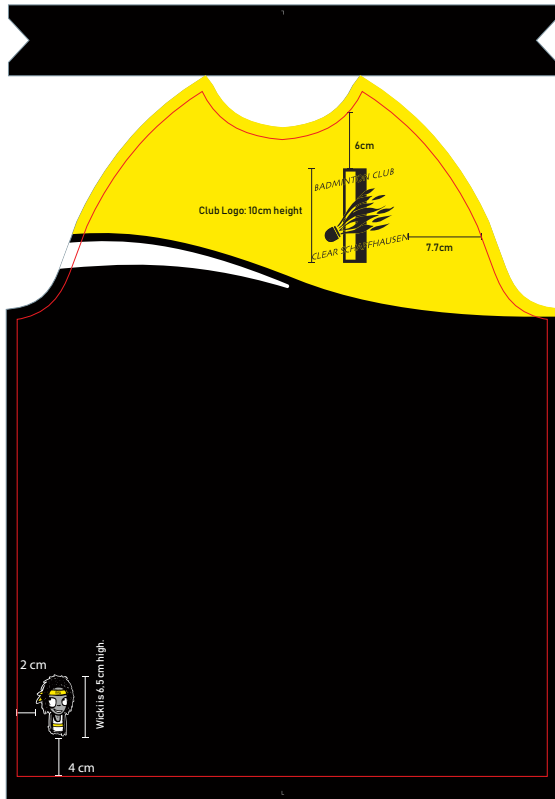

Front

Idee 2

Rückseite

Idee 2

BE AWARE THAT DESIGNS TRANSITIONS ON SHOULDER MIGHT NOT BE WELL ALIGNED DUE TO THE SEWING.

White

Yellow: 0 / 3 / 100 / 0

Black

783551

FRONT LEFT

BACK LEFT

BE AWARE THAT DESIGNS TRANSITIONS ON SHOULDER MIGHT NOT BE WELL ALIGNED DUE TO THE SEWING.

White

Yellow: 0 / 3 / 100 / 0

Black

BACK Right

FRONT Right