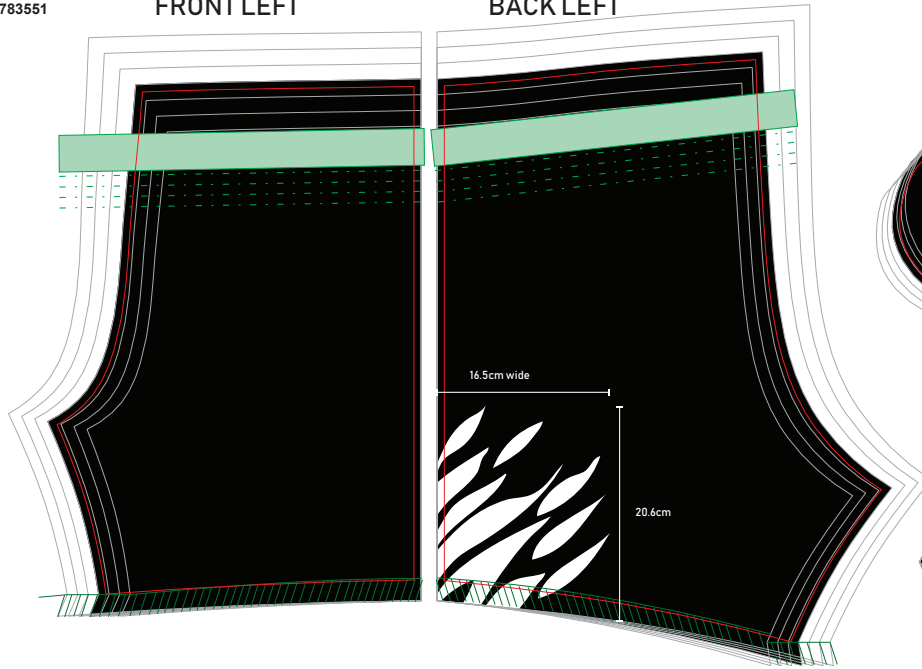

Front

Idee 2

Rückseite

Idee 2

BE AWARE THAT DESIGNS TRANSITIONS ON SHOULDER MIGHT NOT BE WELL ALIGNED DUE TO THE SEWING.

White

Yellow: 0 / 3 / 100 / 0

Black

783551

FRONT LEFT

BACK LEFT

BE AWARE THAT DESIGNS TRANSITIONS ON SHOULDER MIGHT NOT BE WELL ALIGNED DUE TO THE SEWING.

White

Yellow: 0 / 3 / 100 / 0

Black

BACK Right

FRONT Right