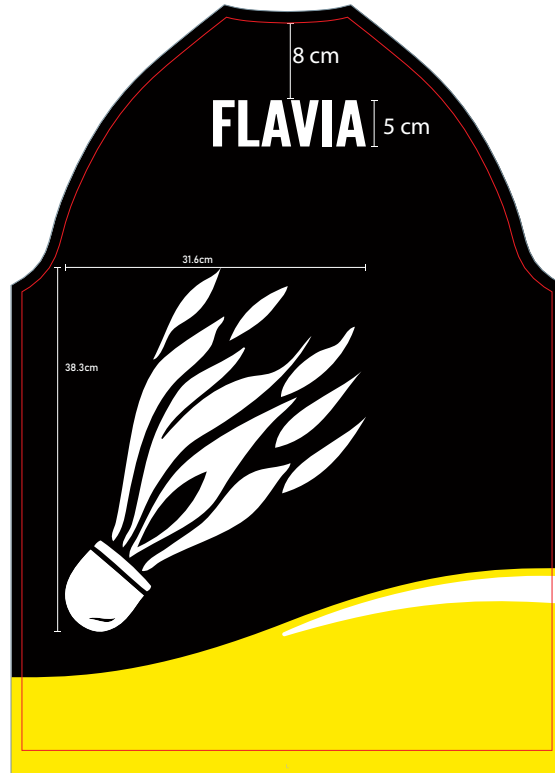

Front

Idee 2

Rückseite

Idee 2

BE AWARE THAT DESIGNS TRANSITIONS ON SHOULDER MIGHT NOT BE WELL ALIGNED DUE TO THE SEWING.

White

Yellow: 0 / 3 / 100 / 0

Black

783551

FRONT LEFT

BACK LEFT

BE AWARE THAT DESIGNS TRANSITIONS ON SHOULDER MIGHT NOT BE WELL ALIGNED DUE TO THE SEWING.

White

Yellow: 0 / 3 / 100 / 0

Black

BACK Right

FRONT Right